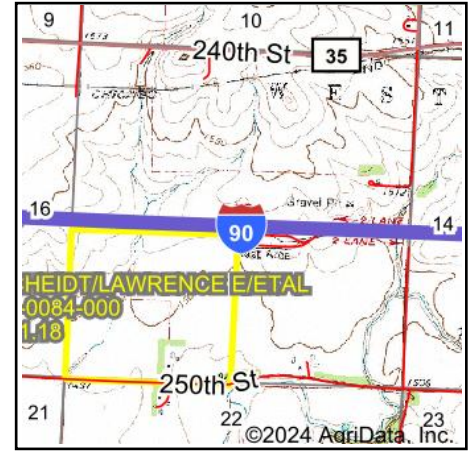

Wetlands Map

State: Minnesota
Location: 15-102N-43W
County: Nobles
Township: Westside
Date: 9/19/2024

Maps Provided By:

© AgriData, Inc. 2023 www.AgriDataInc.com

0ft 683ft 1367ft

Classification Code	Type	Acres
PEM1B	Freshwater Emergent Wetland	10.75
PEM1Af	Freshwater Emergent Wetland	1.14
R4SBC	Riverine	0.74
PEM1C	Freshwater Emergent Wetland	0.55
Total Acres		13.18