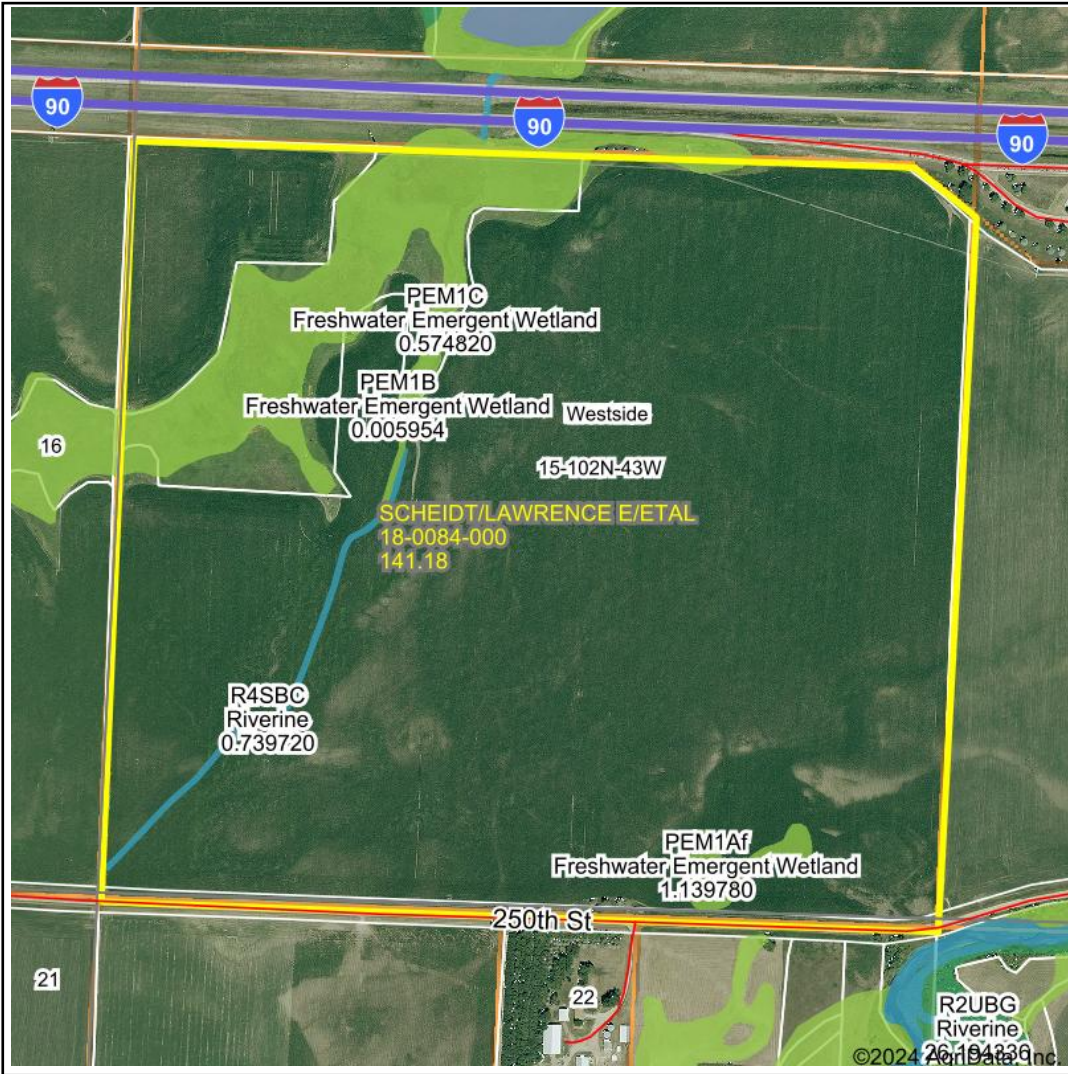

Wetlands Map

State: Minnesota
Location: 15-102N-43W
County: Nobles
Township: Westside
Date: 9/19/2024

Maps Provided By:

© AgriData, Inc. 2023 www.AgriDataInc.com

0ft 683ft 1367ft

Classification Code	Type	Acres
PEM1B	Freshwater Emergent Wetland	10.75
PEM1Af	Freshwater Emergent Wetland	1.14
R4SBC	Riverine	0.74
PEM1C	Freshwater Emergent Wetland	0.55
Total Acres		13.18