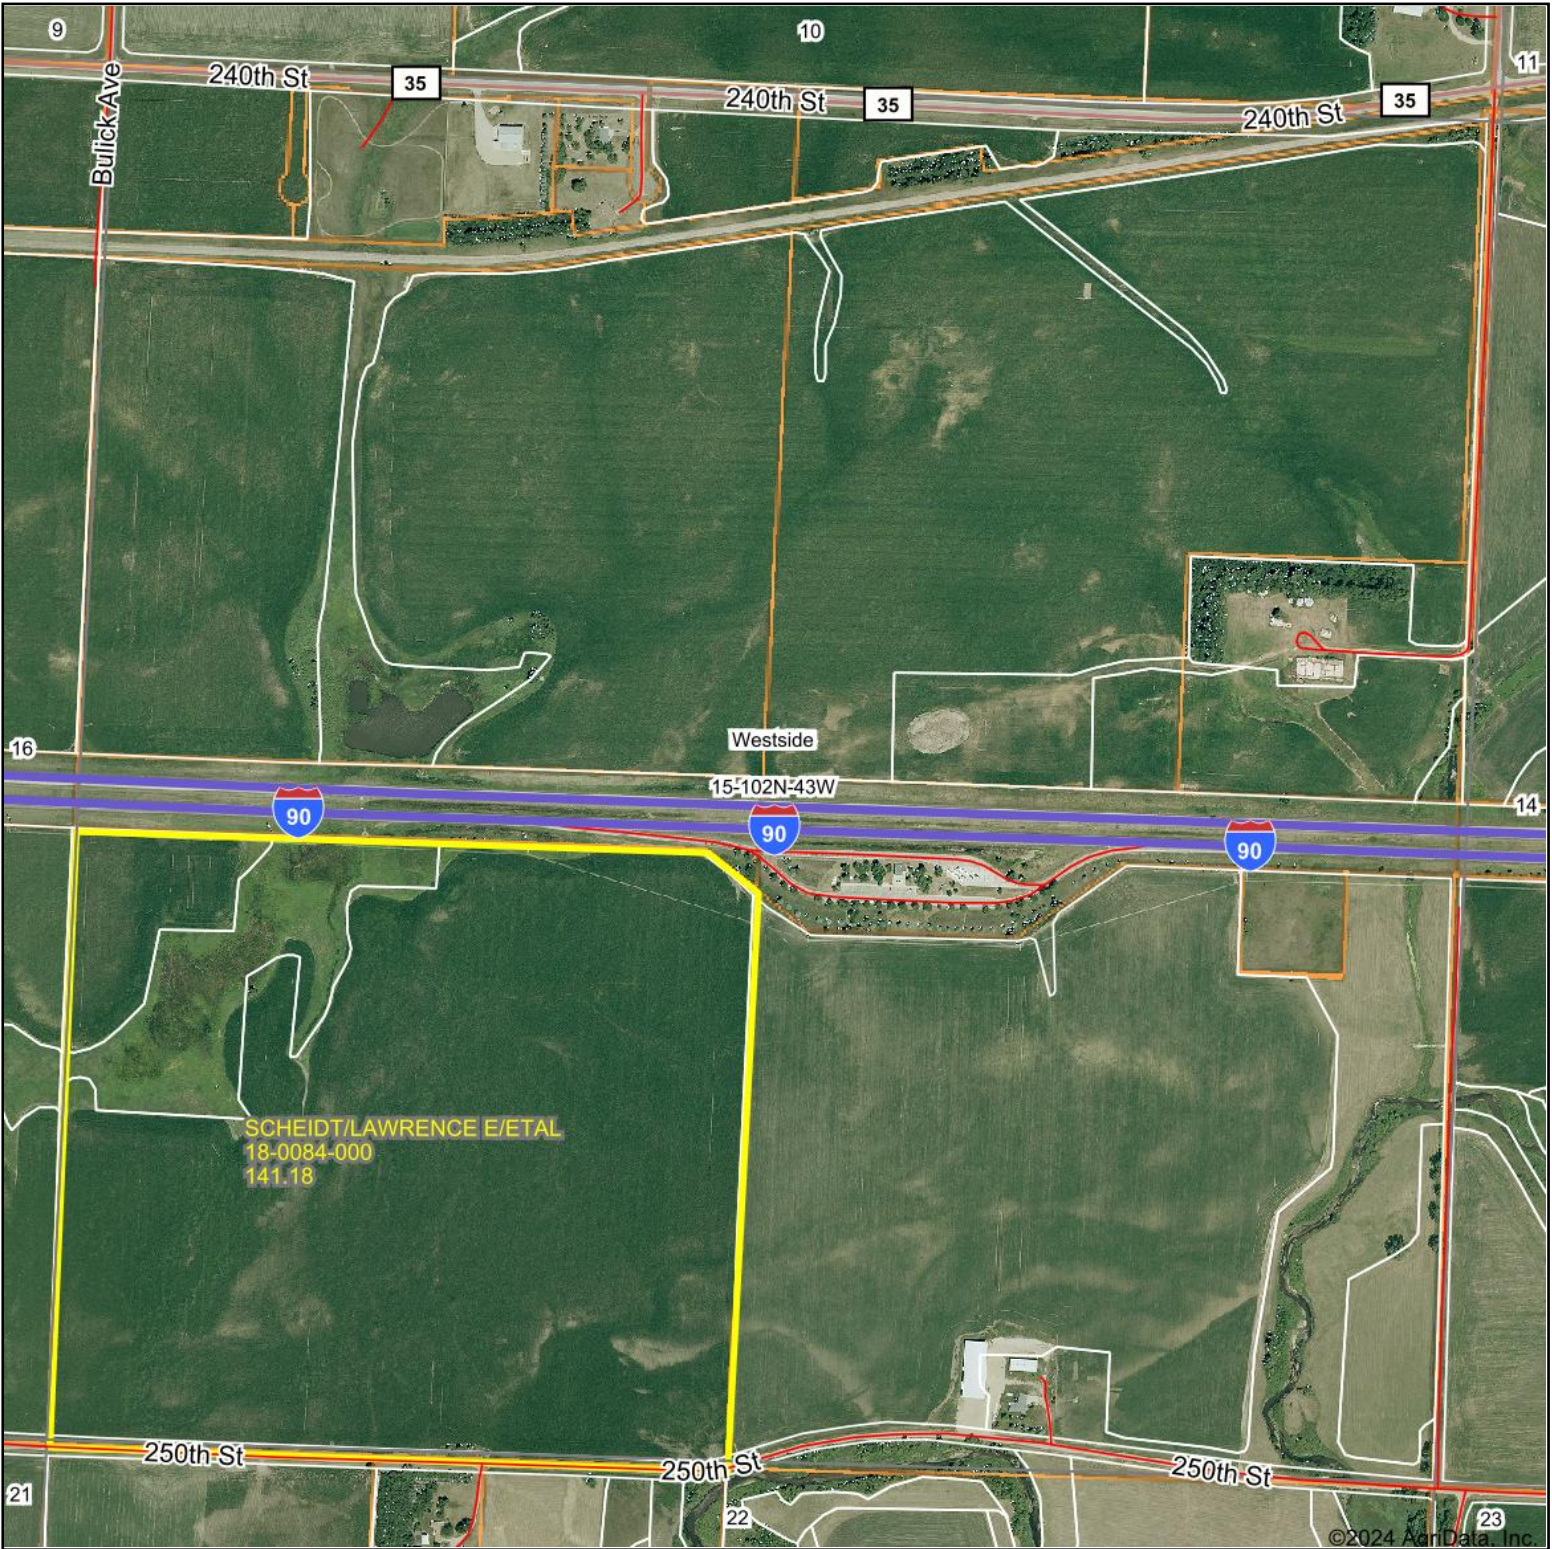

Aerial Map

Boundary Center: 43° 38' 2.04, -95° 59' 17.62

15-102N-43W
Nobles County
Minnesota

9/13/2024

Maps Provided By:

© AgriData, Inc. 2023 www.AgriDataInc.com

Field borders provided by Farm Service Agency as of 5/21/2008.