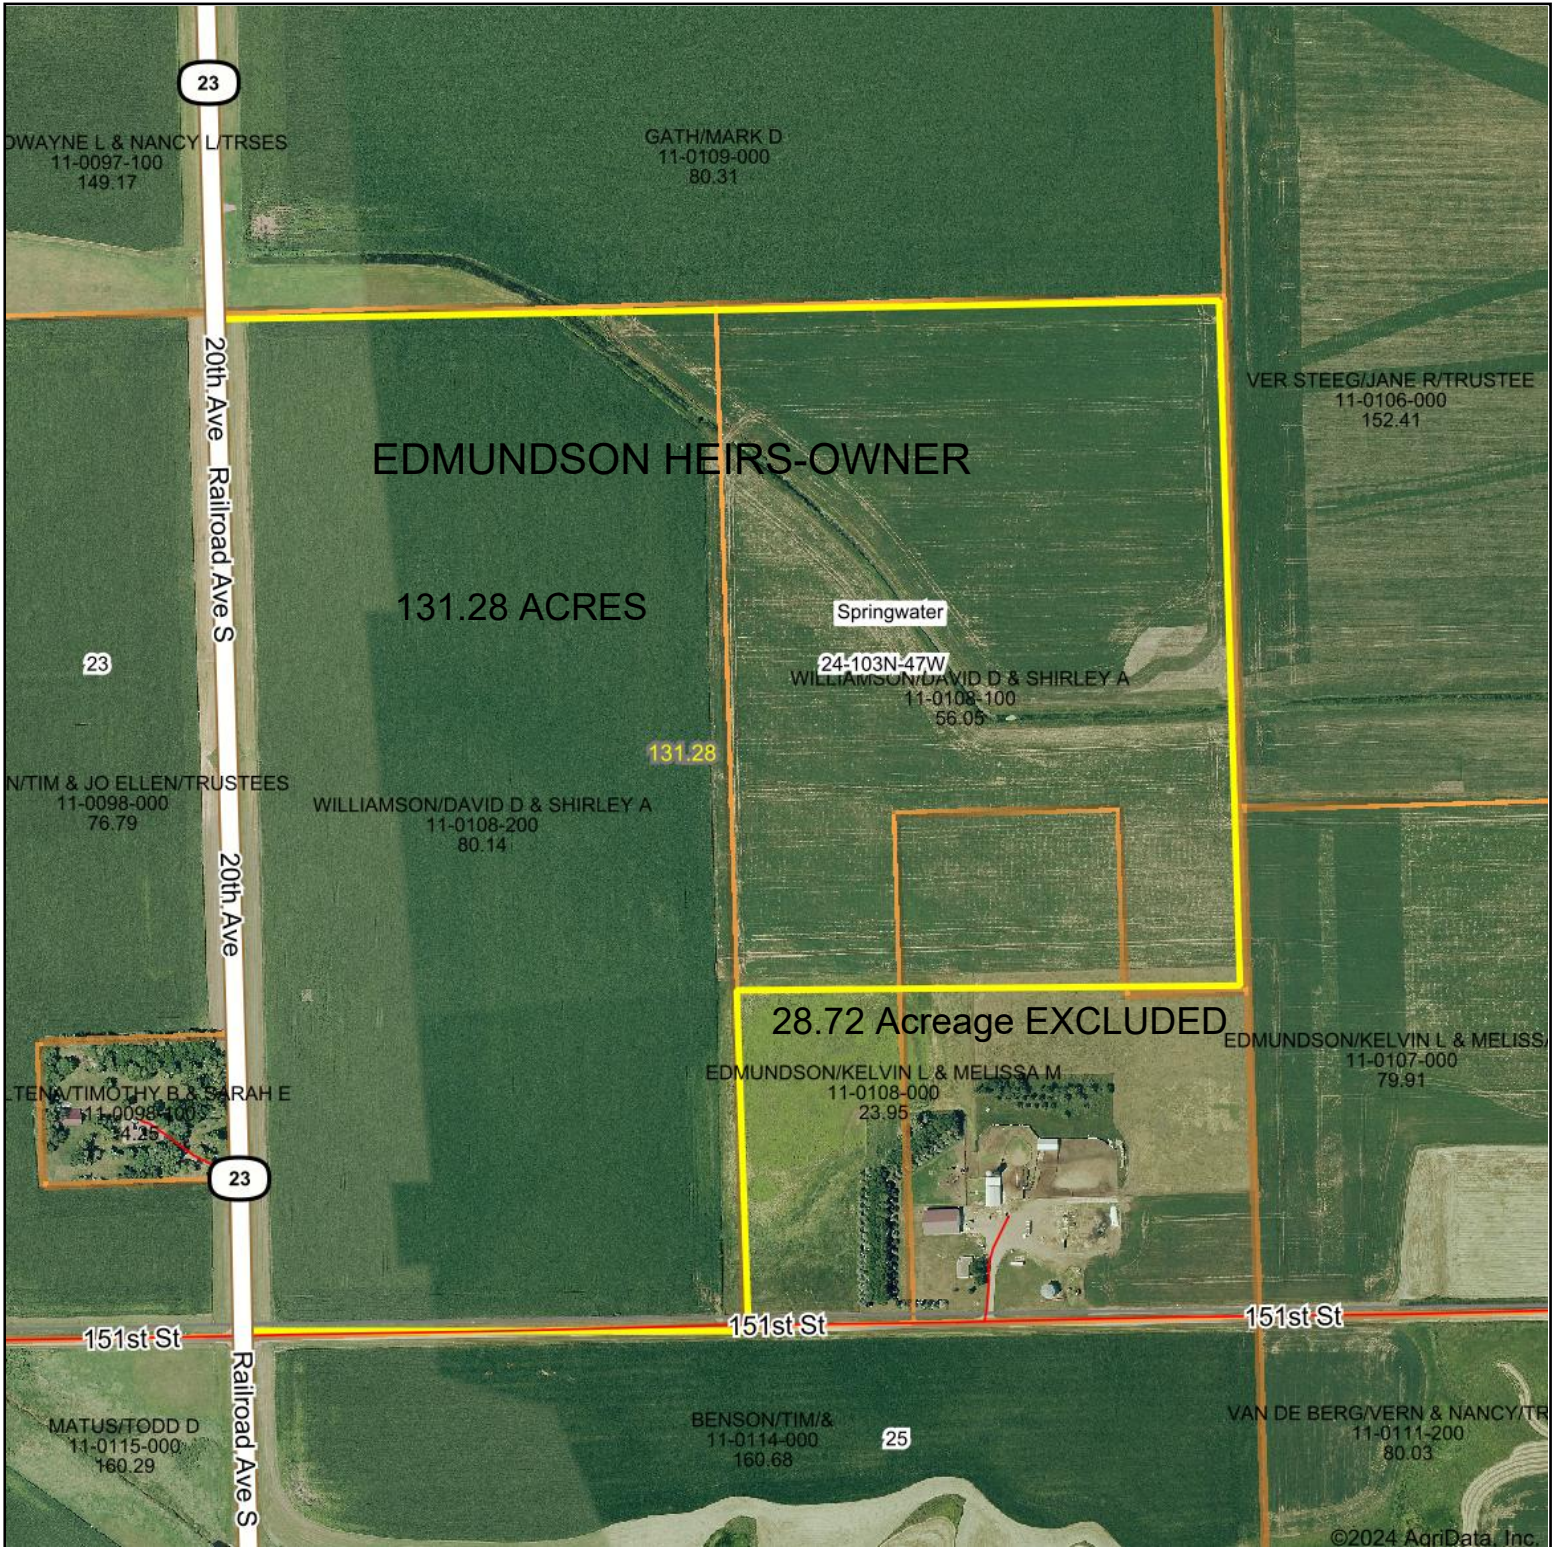

Aerial Map

Boundary Center: 43° 42' 26.98, -96° 25' 37.8

24-103N-47W
Rock County
Minnesota

Maps Provided By:

© AgriData, Inc. 2023 www.AgriDataInc.com

9/24/2024